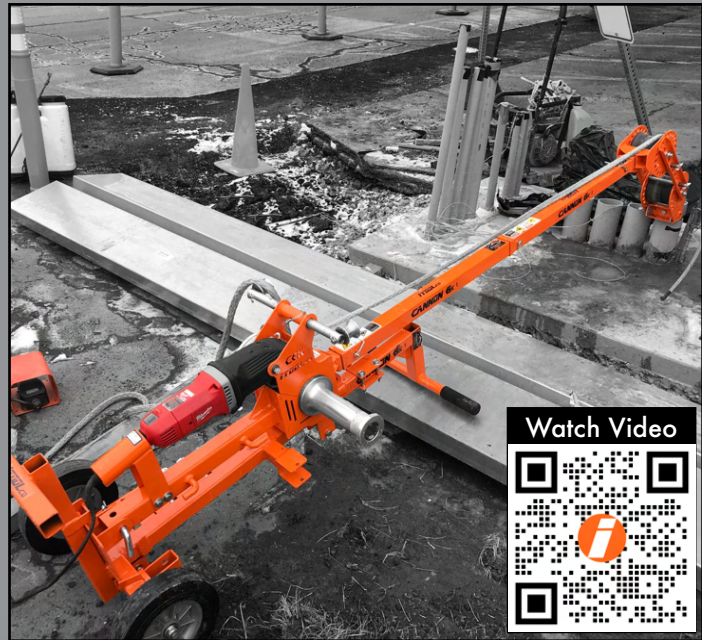

iTOOLco.

6K STANDARD PACKAGE

VALID APR. 1ST - 30TH, 2026.

PROMO CODE **C6K043026**

What You Buy:

Regular Price	Your Price
$9,425	$8,700

Regular Price	Your Price
$1,740	$1,595

Regular Price	Your Price
$2,175	$2,030

Regular Price	Your Price
$588	$530

Approved orders totaling in $13,005.00 get $1,984.00 in FREE iTOOLco product.