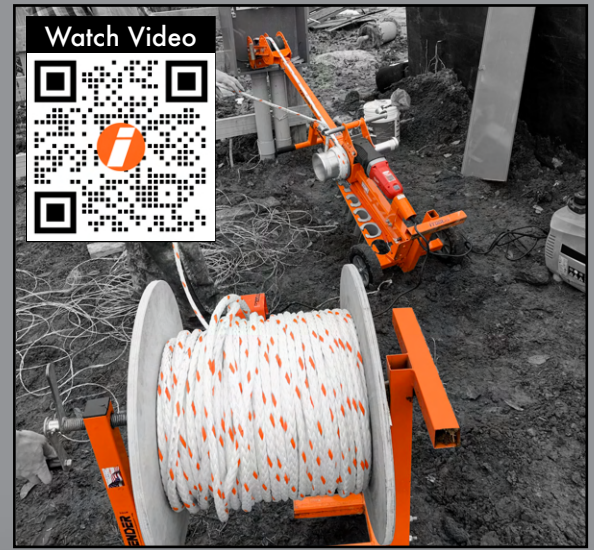

iTOOLco.

6K SYSTEM PACKAGE

VALID APR. 1ST - 30TH, 2026.

PROMO CODE **C6KSYS043026**

What You Buy:

Cannon 6K (C6K.2)

Regular Price	Your Price
$9,425	$8,700

Real Jacks (RJ6K)

Regular Price	Your Price
$2,175	$2,030

1/2" - 4" Gear Punch (GP124)

Regular Price	Your Price
$3,045	$2,900

1/4" x 600' Pullsluck Rope (PS14-600)

Regular Price	Your Price
$1,740	$1,595

1-1/4" Line Swivel (SW-114)

Regular Price	Your Price
$280	$254

6K Force Gauge (FG6)

Regular Price	Your Price
$1,639	$1,559

Pole Mounted Puller Kit (PMK36)

Regular Price	Your Price
$1,595	$1,523

18" Aluminum Hook Sheave (AS18)

Regular Price	Your Price
$2,436	$2,320

Approved orders totaling in **$21,031.00** get **$3,510.00** in **FREE** iTOOLco product.

SUGGESTED FREE GOODS

Contractor Pays for Shipping and Handling of Free Goods ($150.00)

2" - 4" Conduit Sheaves (CS24)

Regular Price	$3,111
Your Price	FREE

Ground Rod Dawg (GRD01)

Regular Price	$399
Your Price	FREE

*All free goods ship from iTOOLco.